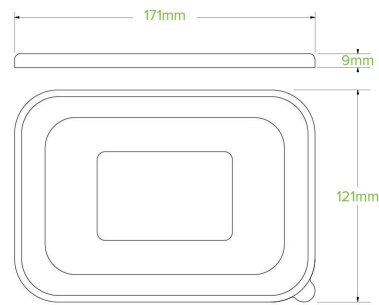

## 500-1,000ml Paper Board Takeaway PP Lid BB-LBL-PP

Our conventional plastic lids are suitable for hot food and are a more cost-effective alternative to our bioplastic alternative. Matches our 500-1,000ml rectangular paper containers. They are recyclable in most councils.

<b>Carton quantity:</b> 300	<b>Sleeves per carton:</b> 6	<b>Units per sleeve:</b> 50
<b>Carton Size LxWxH (cm):</b> 39.5x35.5x33.5	<b>Carton gross weight (kg):</b> 4.000000	<b>Carton barcode:</b> 19344062067716
<b>Raw Material:</b> Plastic - PP (Polypropylene)	<b>Lining/coating:</b> None	<b>Window Material:</b> None
<b>Printing Type:</b> None	<b>Inks:</b> None	<b>Dimensions top LxW (mm):</b> 177x126
<b>Dimensions base LxW (mm):</b> 177x126	<b>Product Depth:</b> 10	<b>Thickness:</b> N/A
<b>Use:</b> Hot, Cold, Wet & Dry Products	<b>Manufactured:</b> China	<b>Customise:</b> Emboss
<b>MOQ custom:</b> 100000	<b>Mould fees:</b> Yes - see custom packaging	<b>Home compostable:</b> No
<b>Industrially compostable:</b> Certified to AS4736 Australian Standards, Certified to EN13432 European Standard	<b>Recyclable:</b> Yes - In The Plastic Recycling if Not Contaminated With Food	